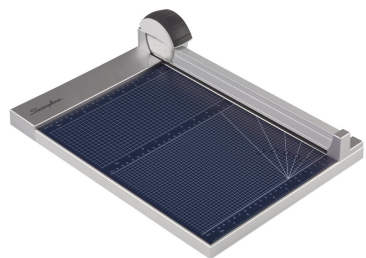

Swingline® ClassicCut® 1215P MultiCut Trimmer, Durable Plastic, 12", 15 Sheets

Swingline

G7010009

PRODUCT DESCRIPTION

Choose from multiple cut types with the Swingline ClassicCut MultiCut Trimmer. With 3 different blade options, you can create a wide range of projects, crafts and handouts.

FEATURES

- Concealed rotary blade glides down trimmer for precise trimming
- Blade type can be switched for different cut types and is replaceable
- Straight blade is great for standard cuts
- Wavy blade creates a scalloped edge for crafts
- Perforated blade creates pre-cut marks for easy detachment
- Blade has 12" cutting length and cuts up to 15 sheets at once
- Square cutting mat can be rotated up to 4 times and is replaceable. Trimmer comes with 1 year warranty.