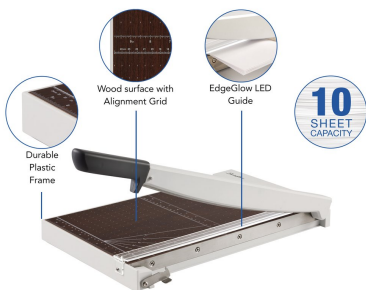

Swingline® ClassicCut® 1510W Guillotine Trimmer with EdgeGlow, Wood, 15", 10 Sheets

15" CUTTING LENGTH

G7010012

PRODUCT DESCRIPTION

Create clean, professional looking cuts for your papers, photos and artwork. This trimmer has a solid wood surface and EdgeGlow LED lighting to help you achieve a clean and accurate cut every time.

FEATURES

- EdgeGlow LED light guide illuminates the edge of the trimmer to show exactly where cuts will be made
- Solid wood surface is printed with alignment guides to help improve trimming accuracy
- Guillotine blade has 15" cutting length and cuts up to 10 sheets at once
- Safety latch keeps blade in place when not in use
- Comes with 3 AAA batteries and a 5 year warranty

SPECIFICATIONS

Color Brown

Color Gray

Cutting Length 15"

Detailed Color Gray

Material Wood

Sheet Capacity (20 lb paper) 10

Warranty 5 years