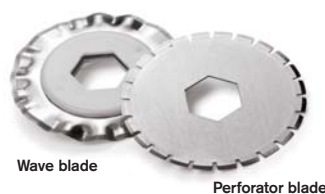

Cutting mat

9212CM	Cutting mat with 4 surfaces, 2 mats per package	$ 7.99