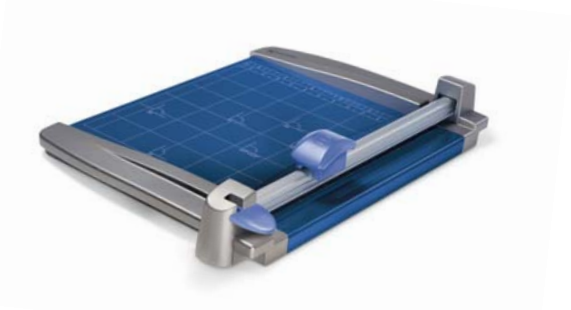

ACCUCUT™ A500 SERIES ROTARY TRIMMERS

- Handles large size projects.
- Effortlessly trims from 1 sheet of tissue up to 30 sheets of 20 lb. bond paper
- Paper clamp eliminates air that fans pages and holds paper firmly in place to ensure precise cuts
- Ergonomically designed blade handle keeps fingers away from blade
- Enclosed stainless steel rotary blade precision cuts in both directions
- Adjustable paper guide, alignment grid and ruler with imperial and metric measurements to help position sheets
- Sturdy metal base
- Limited 10-year warranty

Product	Description	List Price
9624	A530pro 24" Trimmer	$ 229.00
9618	A520pro 18" Trimmer	$ 189.00
9615	A510pro 15" Trimmer	$ 149.00